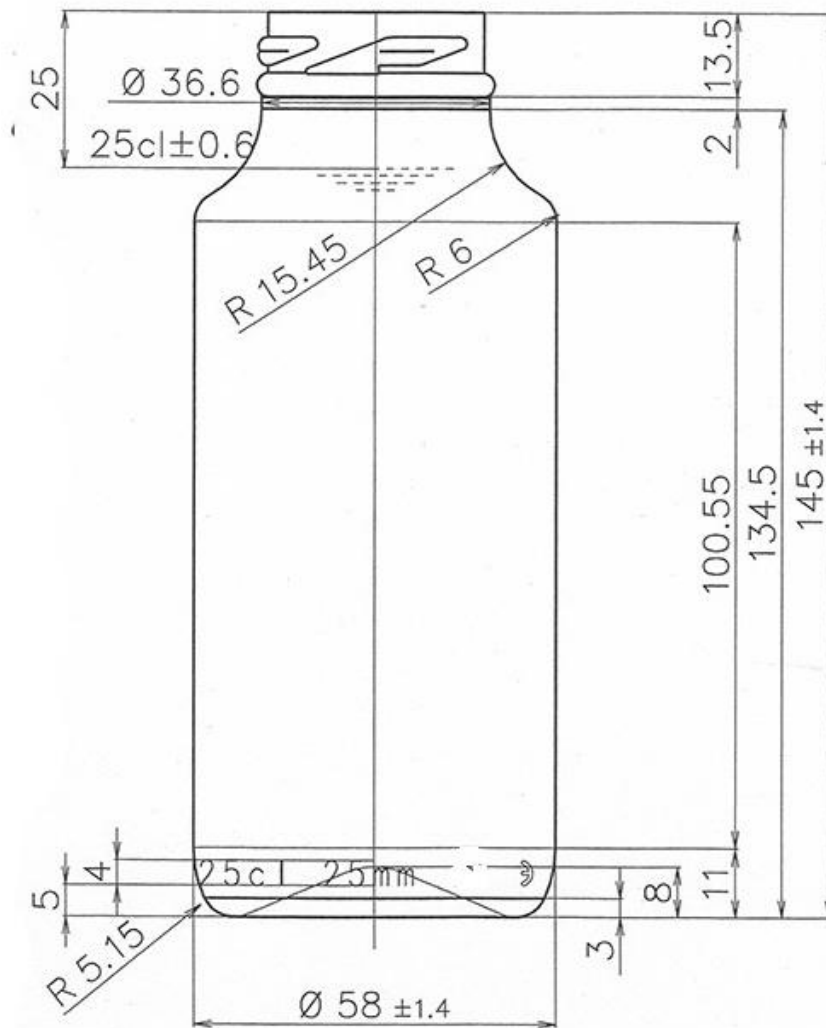

# ALEVGOR GLASS

Florina 250 ml

Code	457
Capacity	250 ml
Weight	160 g
Units per pallet	4 560